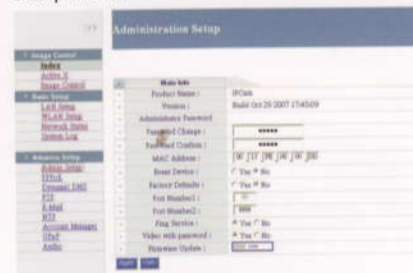

Grand IP Camera Plus

Video & Audio Transmission

Low Lux Display

Bundle DivX Codec

Remotely View & Listen

IE Recording

Digital Zoom In

Motion Detected Mail

UPnP Function

Low Lux CMOS

IP Address Hidden

Supports Windows ME/2000/XP/VISTA & Linux OS

4/9/16 camera preview & record (model 2)

Model 2 Surveillance Software

Compatible with windows 2000/XP/Vista

Features

- 1/4" Low Lux CMOS VGA Sensor (Omni Vision)
- Built-in microphone for remotely listen in.
- Supports 15 level digital zoom in function.
- Supports IE recording function (AVI format).
- High Resolution Image Processor. (640 x 480, 320 x 240, 176 x 144)
- Multi-Language: English/ Spanish/ Portuguese/ Dutch/ German/ Italian/ Russian/ French/ Japanese/ Traditional Chinese
- Supports up to 30 frames per second in CIF (320 x 240) mode.
- Supports IP Address Hidden Function.
- Supports Motion Detected Mail Function.
- Network Protocol: NTP/ SMTP/ FTP/ DHCP/ PPPOE/ DDNS/ UPnP
- Network (Ethernet): 10/100Mbps Fast Ethernet
- Compatible with Windows 2000/ ME/ XP/ Vista & Linux OS.
- PS:
  1. The IE Recording function is not available in Windows Vista.
  2. The Remote Listen In, IE Recording and Digital Zoom In (Out) functions are not available in Linux OS.

Surveillance Software (model 2)