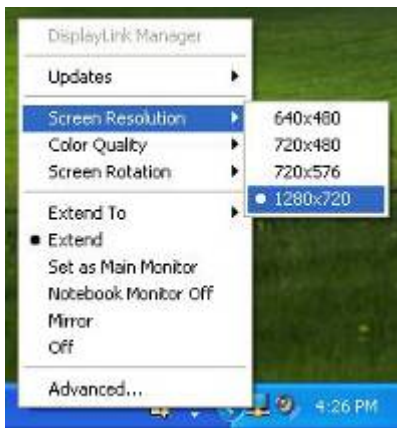

2. FEATURE

- Compatible with **Windows 7 (32bit & 64bit), Vista (32bit & 64bit) and XP (32bit).**
- **Completely new architecture to support Vista Aero (32bit).**
- Compatible with **Mac OS X Tiger 10.4.11/ Mac OS X Leopard 10.5.5** or above.
- Easily connect monitors to one PC through USB 2.0.
  - Windows OS: Up to 6 monitors.
  - Mac OS: Up to 4 monitors.
- Supports both video and audio signals (if you use multiple Grand HD Cinema, you can only select one of the display devices for sound output).
- Supports HDMI resolution up to 720p
- No external power supply needed (power is supplied from the PC through USB connection).
- Dimensions: 100(L) x 55(W) x 33(H) mm.
- Bundled Software:
  - Supports Distinct, Extended and Mirror Modes
  - Supports screen resolution and color quality adjustment in extended mode.
  - Allows you to rotate the screen on the add-on monitor by 90, 180 or 270 degrees
  - Supports online update automatically.
  - The software has been awarded Microsoft Windows Certification (Windows 7/ Vista/ XP).
  - **Sound Effects** like 10-band Equalizer and 27 environment effects can enrich user's audio experience and enjoyment.

Windows XP