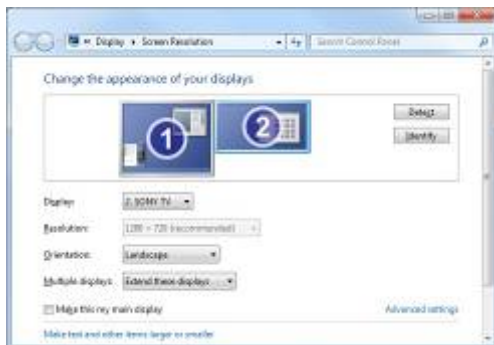

2. FEATURE

- Compatible with **Windows 7 (32bit & 64bit), Vista (32bit & 64bit) and XP (32bit).**
- **Completely new architecture to support Vista Aero (32bit).**
- Compatible with **Mac OS X Tiger 10.4.11/ Mac OS X Leopard 10.5.5** or above.
- Easily connect monitors to one PC through USB 2.0.
  - Windows OS: Up to 6 monitors.
  - Mac OS: Up to 4 monitors.
- Supports both video and audio signals (if you use multiple Grand HD Cinema, you can only select one of the display devices for sound output).
- Supports HDMI resolution up to 720p
- No external power supply needed (power is supplied from the PC through USB connection).
- Dimensions: 100(L) x 55(W) x 33(H) mm.
- Bundled Software:
  - Supports Distinct, Extended and Mirror Modes
  - Supports screen resolution and color quality adjustment in extended mode.
  - Allows you to rotate the screen on the add-on monitor by 90, 180 or 270 degrees
  - Supports online update automatically.
  - The software has been awarded Microsoft Windows Certification (Windows 7/ Vista/ XP).
  - **Sound Effects** like 10-band Equalizer and 27 environment effects can enrich user's audio experience and enjoyment.

Windows 7