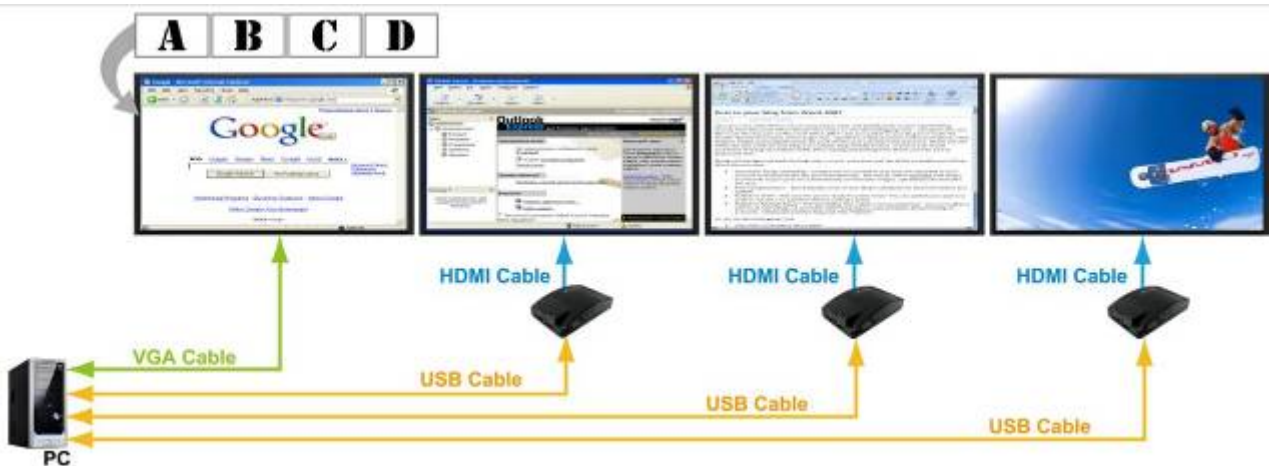

5. APPLICATION

- **Distinct Mode:** Play different contents on screens.
  You can view numerous programs (surf website, send email, word processing and enjoy videos) simultaneously, and you can select one of the display devices for sound output.