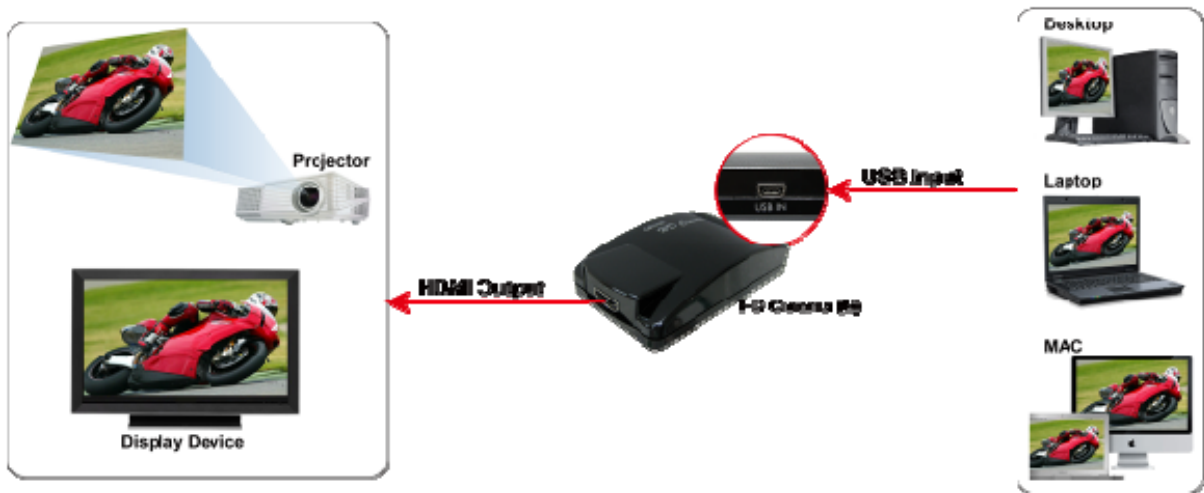

- Operating System:
  - Microsoft Windows 7 (32bit & 64bit), Vista (32bit & 64bit) and XP (32bit).
  - Mac OS X Tiger 10.4.11/ Mac OS X Leopard 10.5.5 or above
- Processor: Intel Pentium Dual Core 1.8 GHz or above
- 1GB RAM or above
- Available USB 2.0 port
- 30Mb of available disk space

NOTE: When connecting more HD Cinema to a computer, a system with higher CPU performance is recommend.

4. CONNECTION