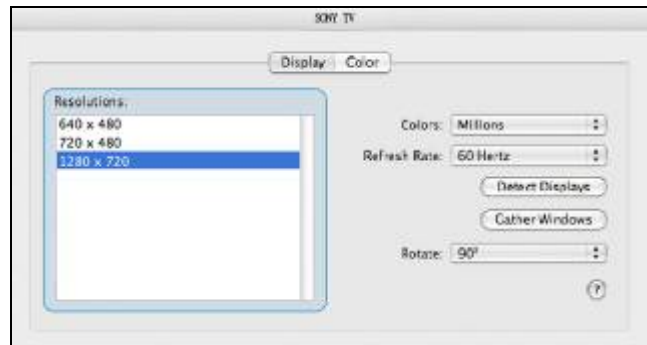

2. FEATURE

- Compatible with **Windows 7 (32bit & 64bit), Vista (32bit & 64bit) and XP (32bit).**
- **Completely new architecture to support Vista Aero (32bit).**
- Compatible with **Mac OS X Tiger 10.4.11/ Mac OS X Leopard 10.5.5** or above.
- Easily connect monitors to one PC through USB 2.0.
  - Windows OS: Up to 6 monitors.
  - Mac OS: Up to 4 monitors.
- Supports both video and audio signals (if you use multiple Grand HD Cinema, you can only select one of the display devices for sound output).
- Supports HDMI resolution up to 720p
- No external power supply needed (power is supplied from the PC through USB connection).
- Dimensions: 100(L) x 55(W) x 33(H) mm.
- Bundled Software:
  - Supports Distinct, Extended and Mirror Modes
  - Supports screen resolution and color quality adjustment in extended mode.
  - Allows you to rotate the screen on the add-on monitor by 90, 180 or 270 degrees
  - Supports online update automatically.
  - The software has been awarded Microsoft Windows Certification (Windows 7/ Vista/ XP).
  - **Sound Effects** like 10-band Equalizer and 27 environment effects can enrich user's audio experience and enjoyment.

MAC OS